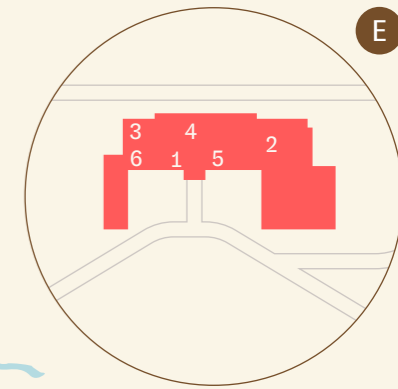

Main Entrance	A
Parking	B
Clubhouse	C
Equestrian Centre	D
Manor House	E
Electric Car Charging	F
Hunter's Yard	G
Driving Range & Top Tracer Academy	H

Playground	I
Activities Centre	J
Fairy Garden	K
Fishing Lakes	L
Waterfall	M
Walled Garden	N
White Bridge	O

Hunters Yard	
Courtyard	1
Hotel Reception	2
The Hound Restaurant	3
The Saddle Bar	4
McCalmont Suite	5
Treatment Suites	6
Pool & Health Club	7
Mount Juliet Juniors	8
Billiards Room	9

Manor House	
Hotel Reception	1
Lady Helen Dining Room	2
Major's Bar	3
Fishing Room	4
The Theatre	5
1757 Bar	6

Grove Trail	A
2.5km, 25min brisk walk	
Lake Trail	B
3.5km, 35min brisk walk	
River Trail Walk	C
2km, 20min brisk walk	
Walled Garden & Fairy Trail	D
1.5km, 15min brisk walk	

← STONEYFORD / KILKENNY / M9 DUBLIN

↖ MAIN ENTRANCE

THOMASTOWN →