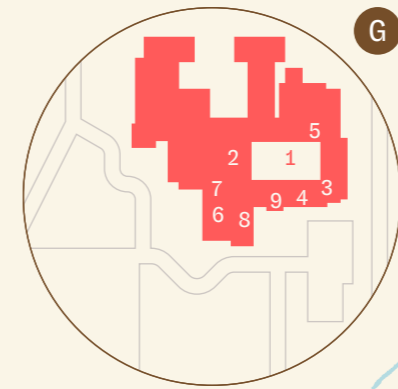

Main Entrance	A
Parking	B
Clubhouse	C
Equestrian Centre	D
Manor House	E
Electric Car Charging	F
Hunter's Yard	G
Driving Range & Top Tracer Academy	H

Playground	I
Activities Centre	J
Fairy Garden	K
Fishing Lakes	L
Waterfall	M
Walled Garden	N
White Bridge	O

Hunters Yard	
Courtyard	1
Hotel Reception	2
The Hound Restaurant	3
The Saddle Bar	4
McCalmont Suite	5
Treatment Suites	6
Pool & Health Club	7
Mount Juliet Juniors	8
Billiards Room	9

Manor House	
Hotel Reception	1
Lady Helen Dining Room	2
Major's Bar	3
Fishing Room	4
The Theatre	5
1757 Bar	6

Grove Trail	A
2.5km, 25min brisk walk	
Lake Trail	B
3.5km, 35min brisk walk	
River Trail Walk	C
2km, 20min brisk walk	
Walled Garden & Fairy Trail	D
1.5km, 15min brisk walk	

← STONEYFORD / KILKENNY / M9 DUBLIN

↖ MAIN ENTRANCE

THOMASTOWN →